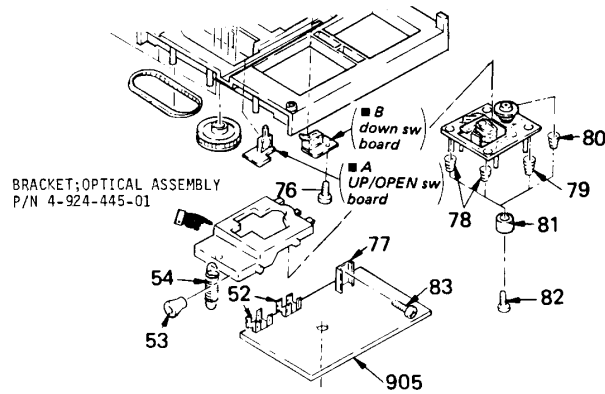

SONY

Hi-Fi Products
Service Bulletin

Model: CDP-C40/50

No. 31

Subject: Part Number Missing - Bracket;
Optical Assembly

Date: September 19, 1988

Symptom:
(**)

The Bracket; Optical Assembly is shown on page 20 of the service manual. However, it is not referenced or listed in the parts list. The part and part number are shown below:

Solution:

Compact Disc
CSA-13